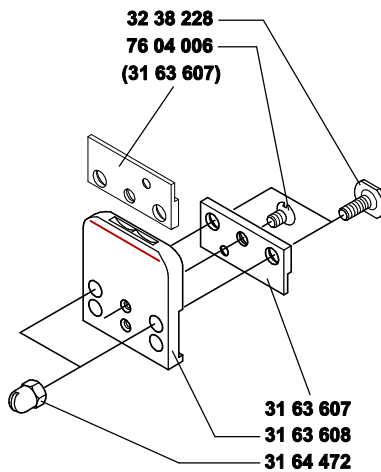

99 63 602
- 14 K -