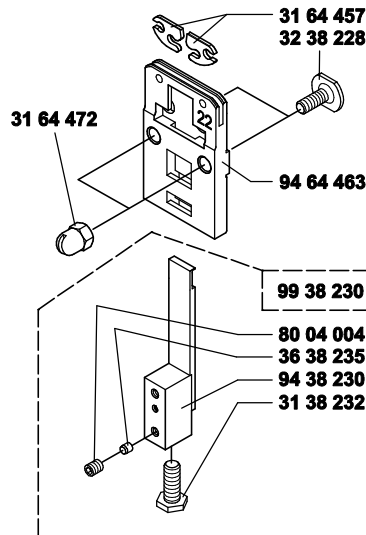

99 63 595
Müller-Langensfeld , Gidico , Laconda ,
Vulcan / Obscure