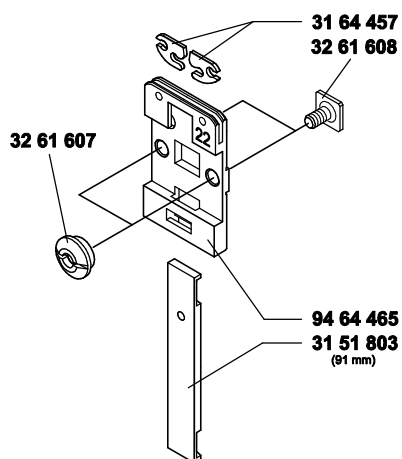

99 63 599
Duplo DBM 200 - 450