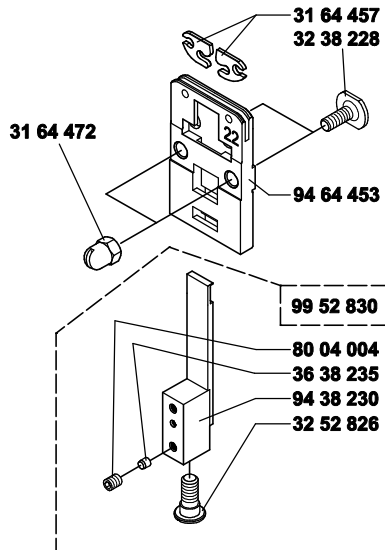

99 63 594
TMF